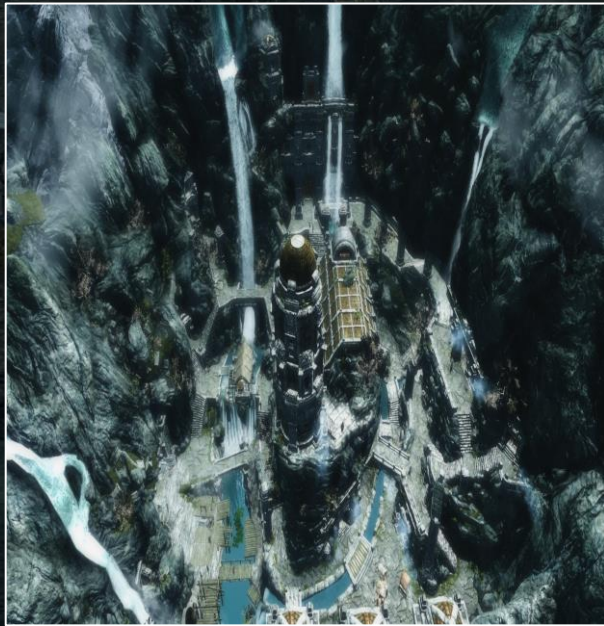

Skyrim Reference: Markarth (City)