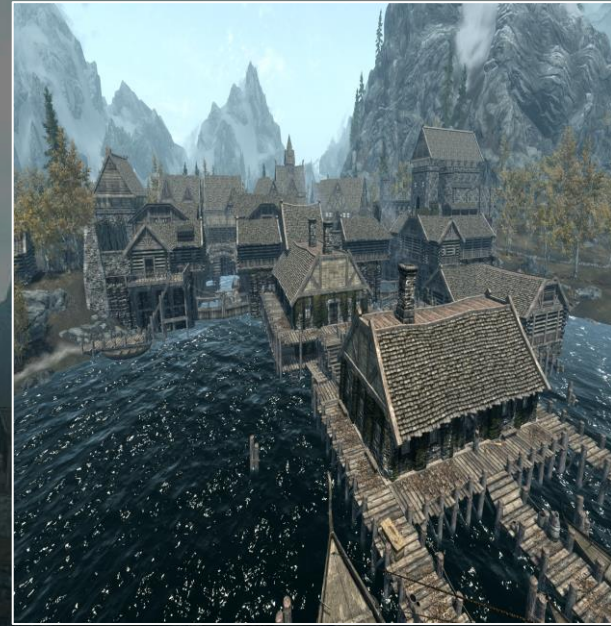

Skyrim Reference: Riften (Town)