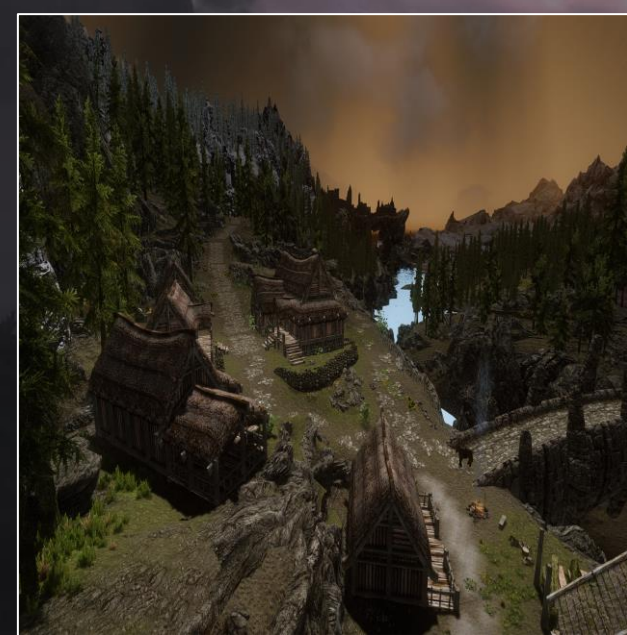

Skyrim Reference: Haafingar